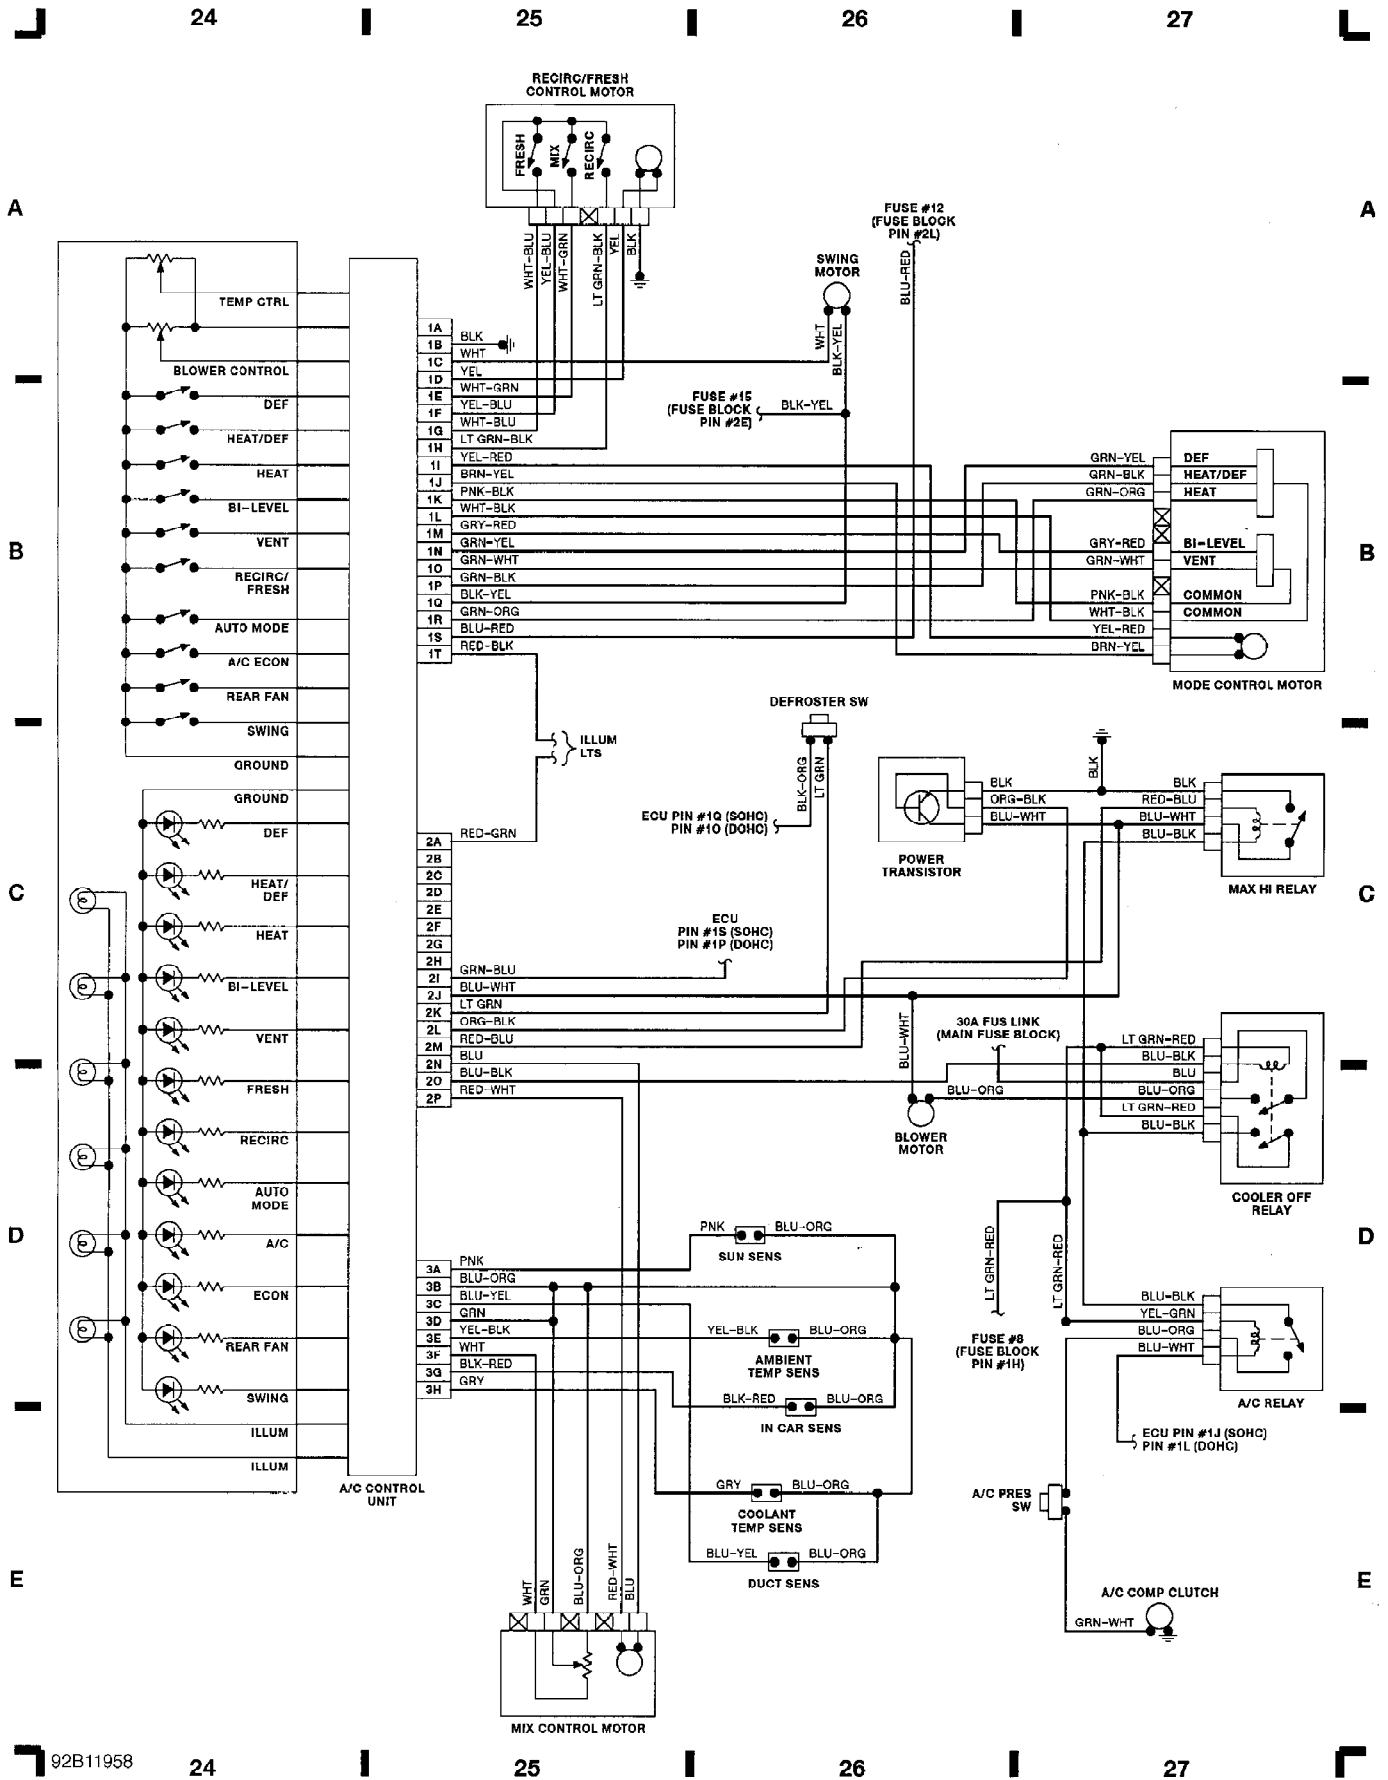

WIRING DIAGRAMS

leo

Fig. 7: A/C & Heater System (Grids 24-27)
1991 Mazda 929

92B11958