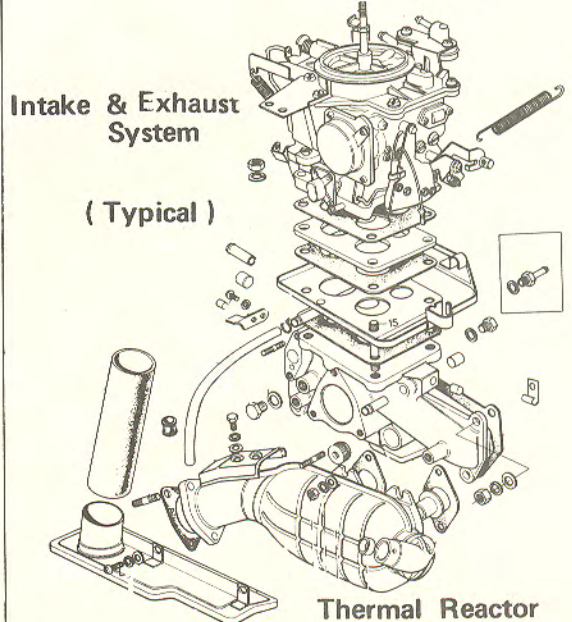

2382 Rear Quarter Window \$54
BO02 72 511B R.H.
BO02 73 511B L.H.
Mazda '81 GLC 3 dr

2383 Axle Assy. \$350
Mazda '78 GLC

2384 Axle Assy. \$350
Mazda '79 GLC

ROTOR ENGINE

Front Rotor

Counter Weight
Auto. Trans.