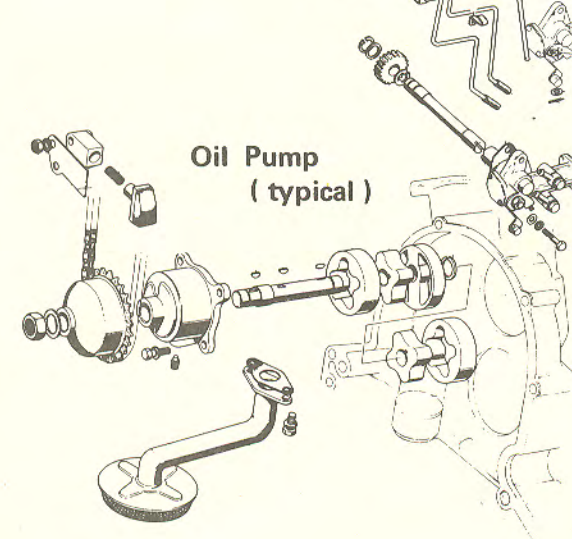

2382 Rear Quarter Window \$54
BO02 72 511B R.H.
BO02 73 511B L.H.
Mazda '81 GLC 3 dr

2383 Axle Assy. \$350
Mazda '78 GLC

2384 Axle Assy. \$350
Mazda '79 GLC

ROTOR ENGINE

Front Rotor

Counter Weight
Auto. Trans.