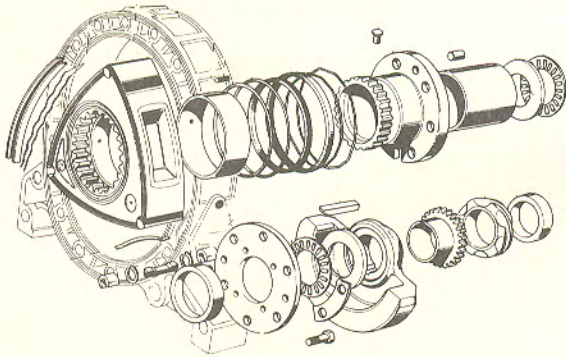

ROTOR ENGINE

Front Rotor

Counter Weight
Auto. Trans.

Rear Oil
Housing