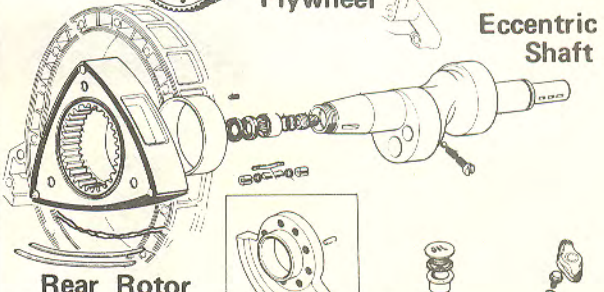

ROTOR ENGINE

Front Rotor

Counter Weight
Auto. Trans.

Rear Oil
Housing

Rear Housing

Rear Rotor
Housing

Oil Pan

Intake & Exhaust
System

(Typical)

Thermal Reactor