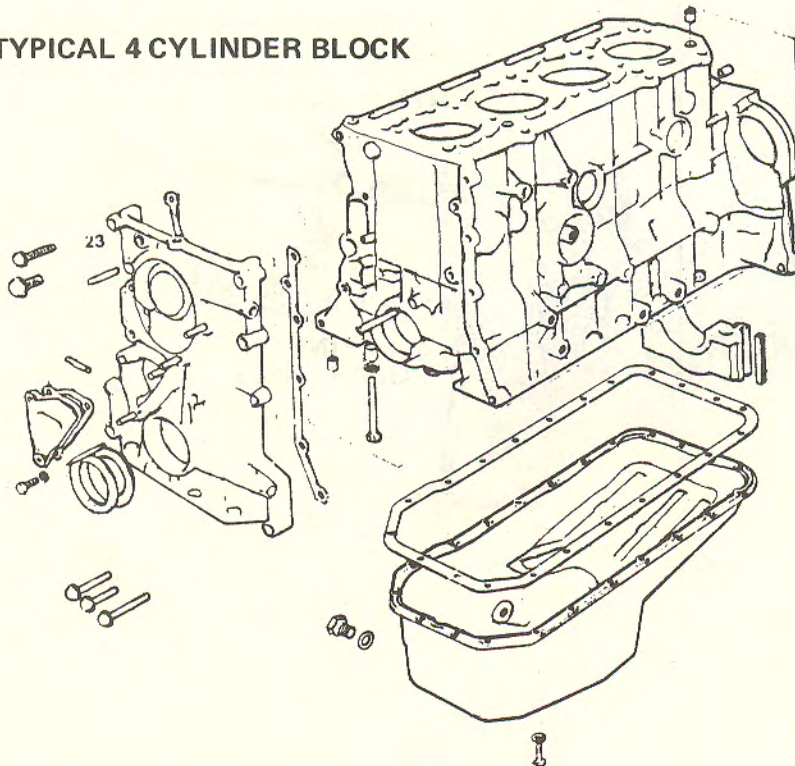

TYPICAL 4 CYLINDER BLOCK