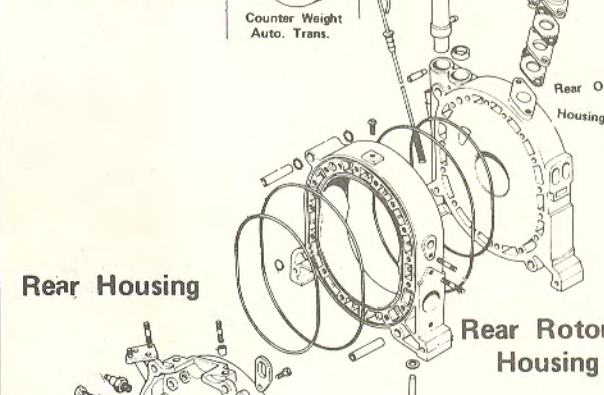

2382 Rear Quarter Window \$54
BO02 72 511B R.H.
BO02 73 511B L.H.
Mazda '81 GLC 3 dr

2383 Axle Assy. \$350
Mazda '78 GLC

2384 Axle Assy. \$350
Mazda '79 GLC

ROTOR ENGINE

Front Rotor

Counter Weight
Auto. Trans.