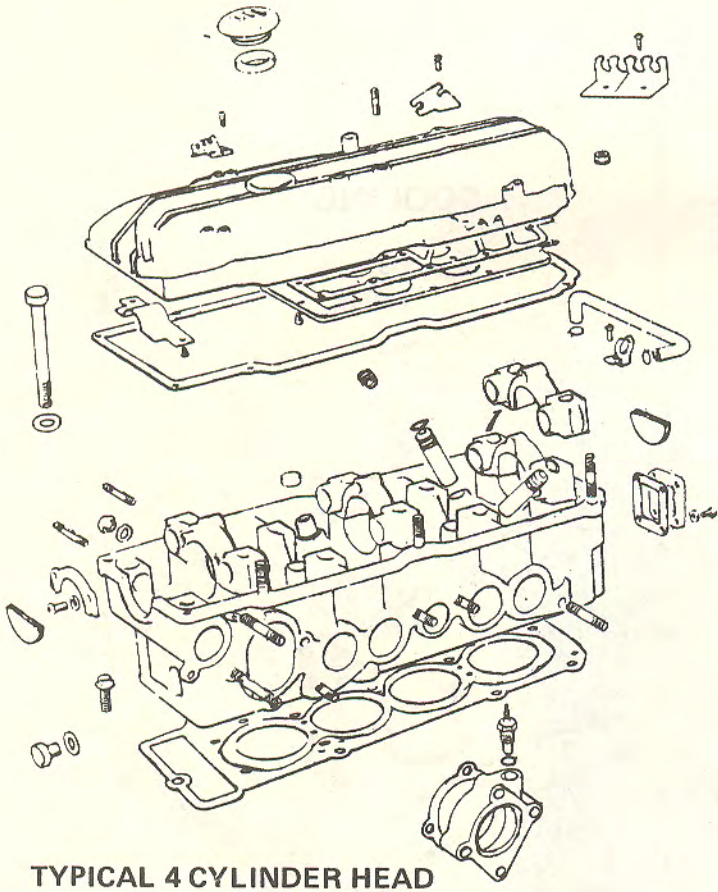

ENGINE

TYPICAL 4 CYLINDER HEAD