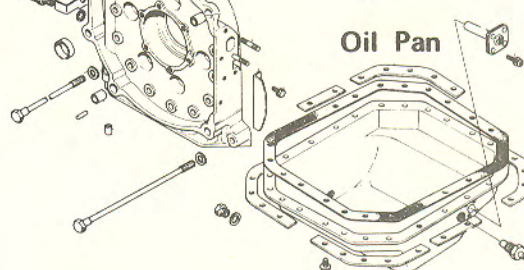

ROTOR ENGINE

Counter Weight
Auto. Trans.

Rear Oil
Housing

Rear Rotor
Housing