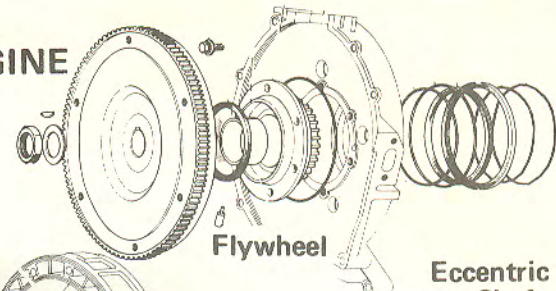

2382 Rear Quarter Window \$54
BO02 72 511B R.H.
BO02 73 511B L.H.
Mazda '81 GLC 3 dr

2383 Axle Assy. \$350
Mazda '78 GLC

2384 Axle Assy. \$350
Mazda '79 GLC

ROTOR ENGINE

Front Rotor

Counter Weight
Auto. Trans.