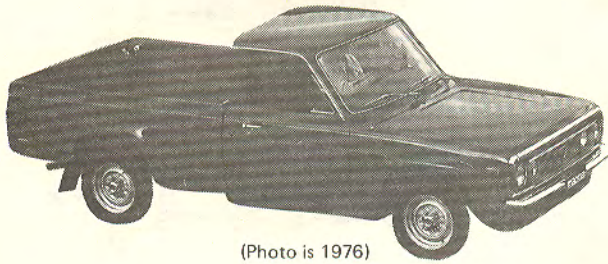

MODEL ROTARY PICK-UP
1974 - 77

(Photo is 1976)