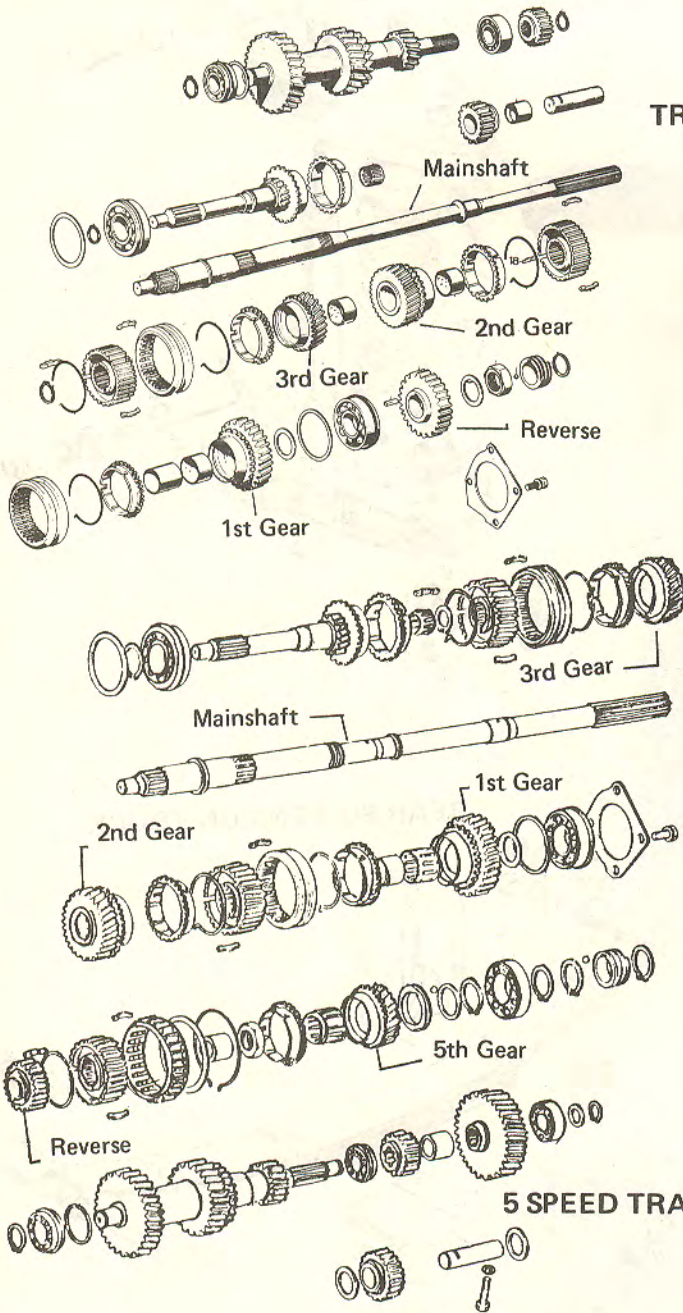

MANUAL TRANSMISSION